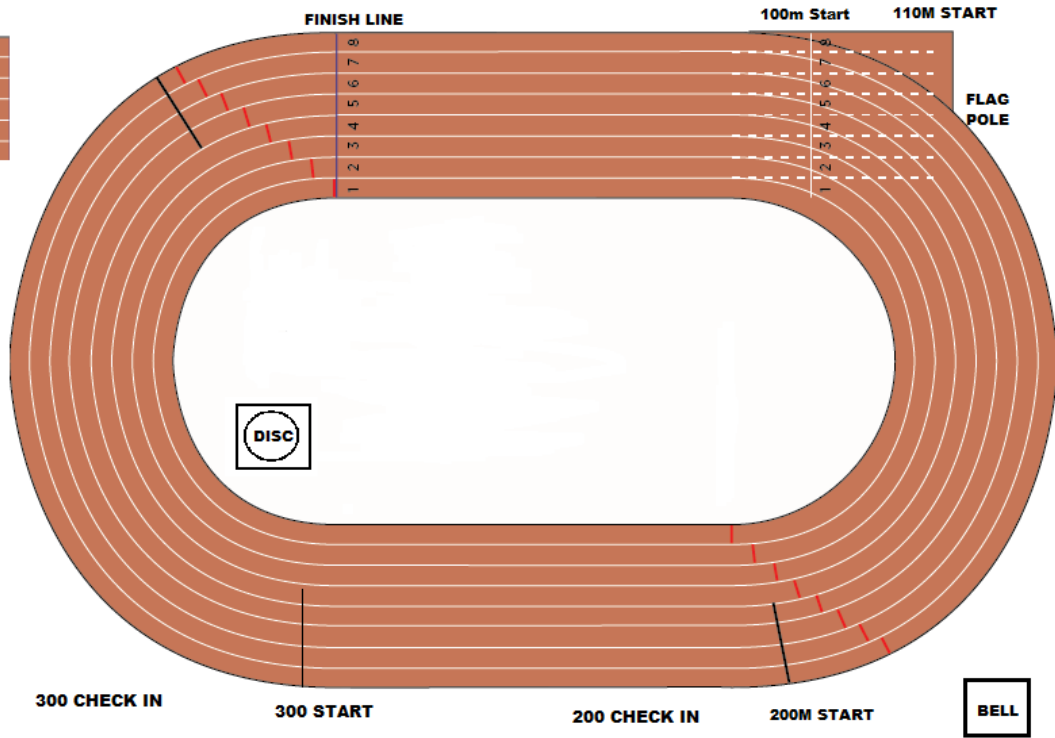

SPECTATOR SEATING ONLY

RESTROOMS

CONCESSION STAND

AWARD TENT

ENTER BULLPEN HERE - DO NOT JUMP FENCE NEAR FINISH LINE

ENTER TRACK HERE - GATE AT 100M START IS LOCKED

CHECK IN AREAS:

100 AND HURDLES - FLAGPOLE
200 BEHIND THE STARTING LINE IN FRONT OF PRESS BOX WITH INDIAN HEAD

300 HURDLES - BEHIND THE STARTING LINE

ALL OTHER RACES/RELAYS WILL CHECK IN NEAR HIGH JUMP - ENTER AT THE FAR END OF THE STADIUM PAST THE HIGH JUMP

SEATING SECTION NOT TO SCALE VERTICAL LINES REPRESENT STEPS

MAIN GATE

1	3	5	7	9	11
2	4	6	8	10	12